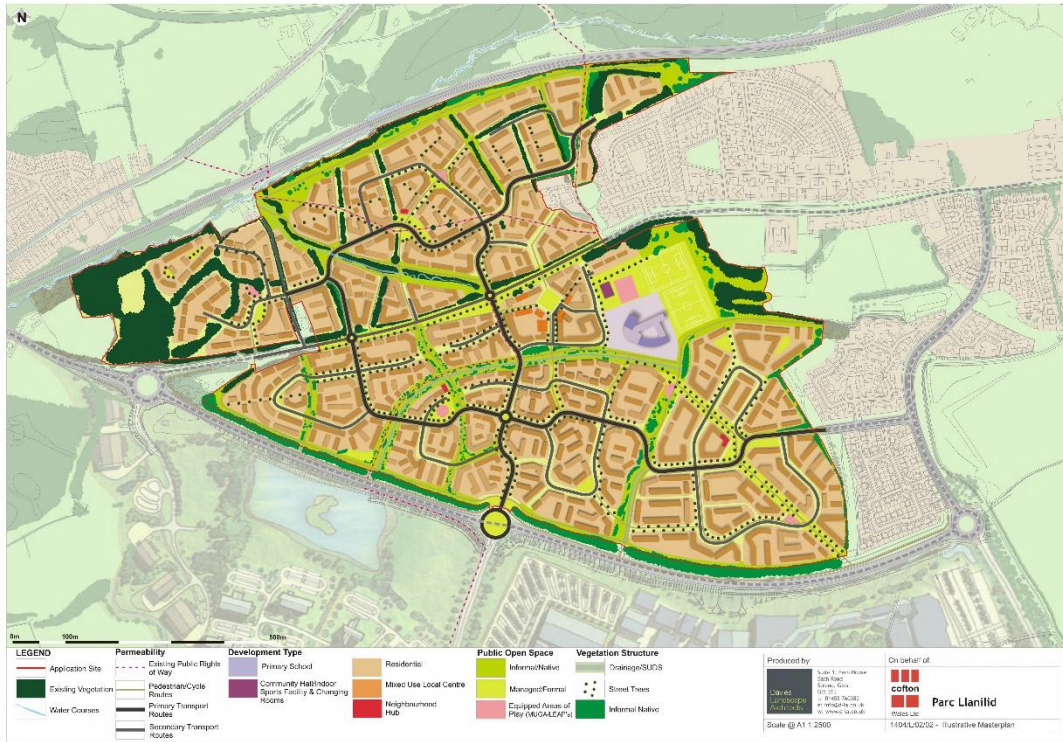

# APPENDIX 2 – MASTERPLAN FOR THE DELIVERY OF THE 1850 HOMES PLANNING PERMISSION

**APPENDIX 3 – IMAGE OF FORMER OPENCAST SITE (THE M4 IS SHOWN IN THE TOP RIGHT CORNER)**

10:13 Wed 21 Apr

12703 Phase 2, Llanilid Highwall 18.02.21  
PDF - 14.7 MB

60%